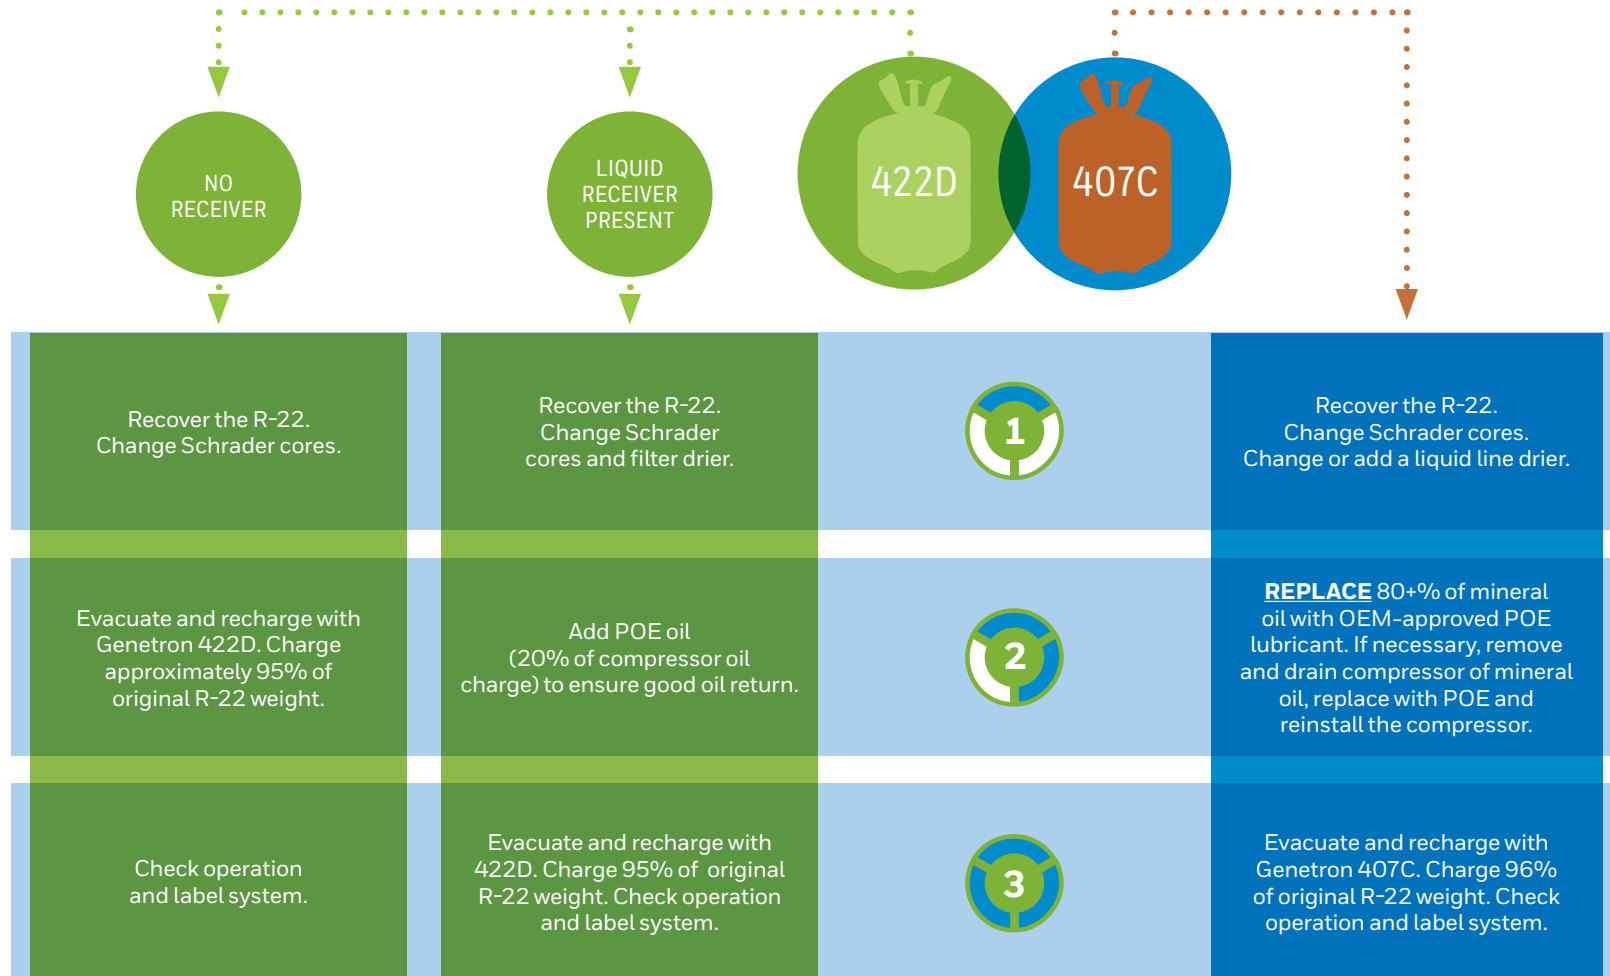

Residential A/C Retrofits are as easy as 1-2-3 with

GENETRON® 422D

R-22 Retrofit App (IOS)

R-22 Retrofit App (GooglePlay)

Pressure Temperature App (IOS)

Pressure Temperature App (GooglePlay)

Scan code for a short retrofit video

Direct expansion Commercial A/C Retrofits are as easy as 1-2-3 with GENETRON[®] 422D and GENETRON 407C

Although Honeywell International Inc. believes that the information contained herein is accurate and reliable, it is presented without guarantee or responsibility of any kind and does not constitute any representation or warranty of Honeywell International Inc., either expressed or implied. A number of factors may affect the performance of any products used in conjunction with user's materials, such as other raw materials, application, formulation, environmental factors and manufacturing conditions among others, all of which must be taken into account by the user in producing or using the products. The user should not assume that all necessary data for the proper evaluation these products are contained herein. Information provided herein does not relieve the user from the responsibility of carrying out its own tests and experiments, and the user assumes all risks and liabilities (including, but not limited to, risks relating to results, patent infringement, regulatory compliance and health, safety and environment) related to the use of the products and/or information contained herein.