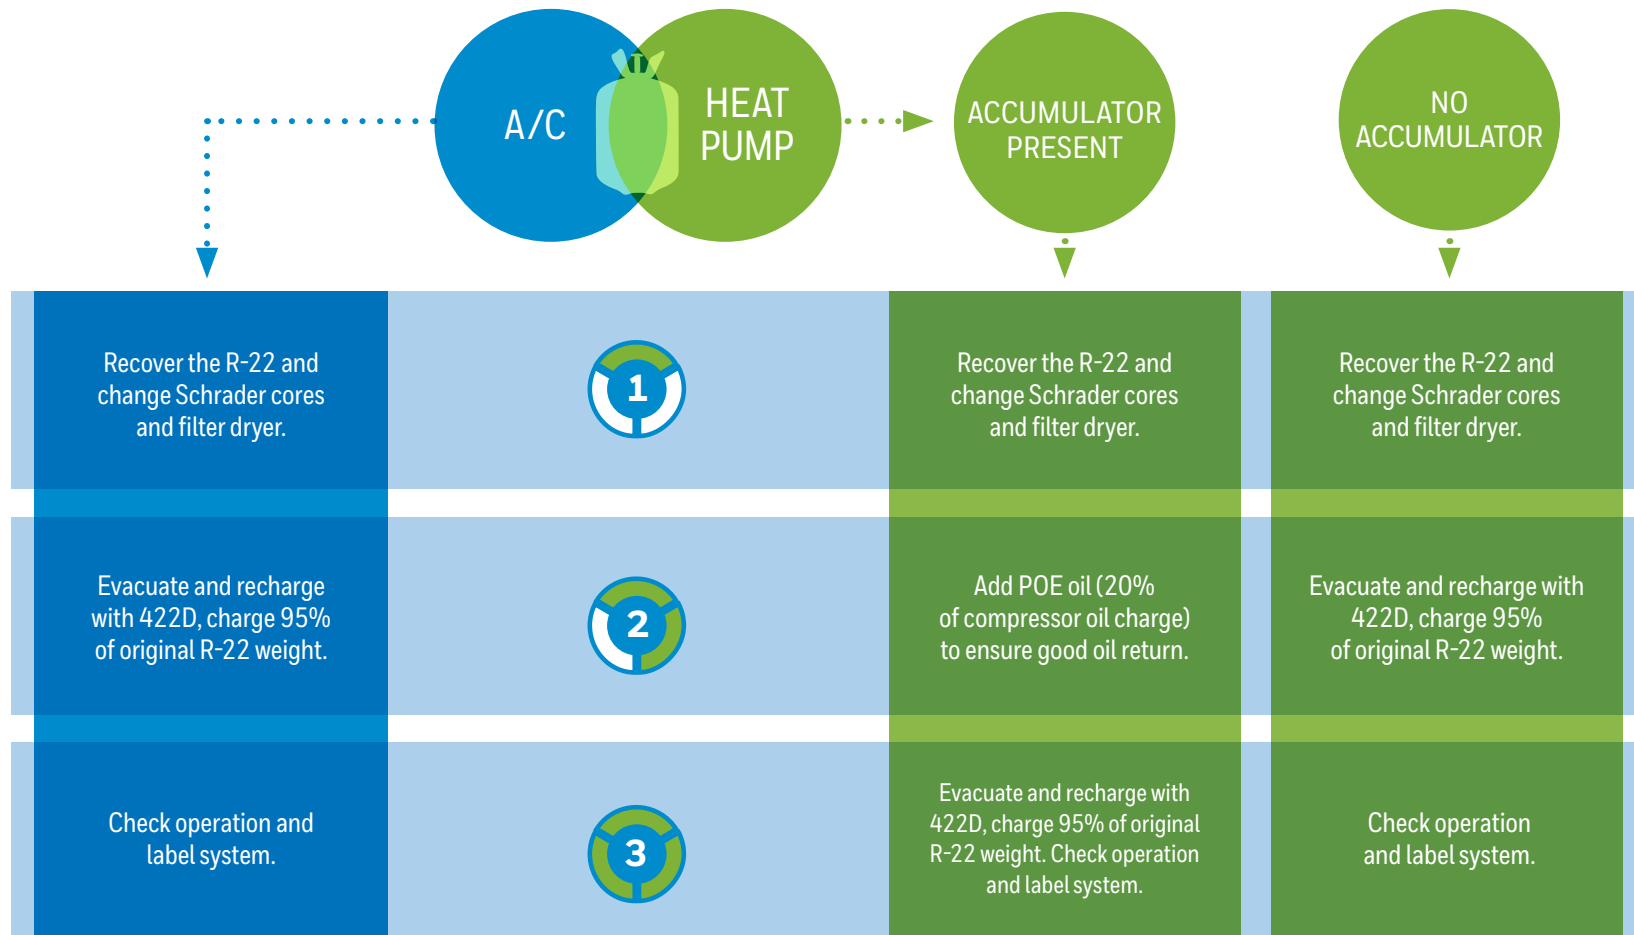

Residential A/C Retrofits are as easy as 1-2-3 with

GENETRON® 422D

R-22 Retrofit App (IOS)

R-22 Retrofit App (GooglePlay)

Pressure Temperature App (IOS)

Pressure Temperature App (GooglePlay)

Scan code for a short retrofit video